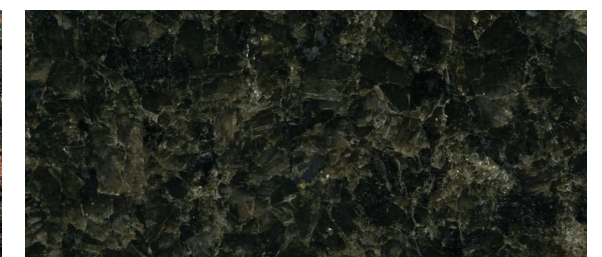

Uba Tuba

amccountertops.com 920-322-9155