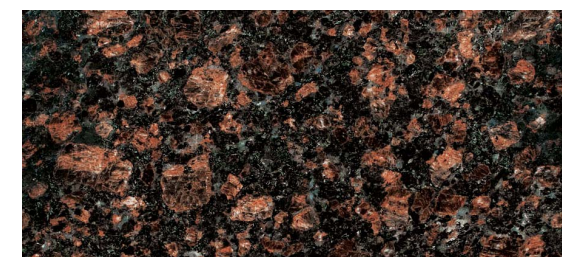

Top Program | by AMC Countertops

an exclusive program designed for our customers

Price Groups

All-inclusive price per square foot that includes:

- Choice of color
- Choice of base edge
- Template, fabrication and installation
- One sink cut out with 25 sq. ft. minimum
- 15 year sealer (Granite only)

Granite 3cm

1. **G** | **Granite:** Black Pearl, Giallo Ornamental, Giallo Florito, Luna Pearl, New Venetian Gold, Santa Cecilia, Tan Brown, Ubatuba

Quartz 2cm & 3cm

1. **A** | **Silestone:** Blanco Maple, Grey Expo

1. **B** | **Silestone:** Coral Clay, Iron Bark, Marengo, Royal Reef
   Viatera: Bourbon, Juniper Trail, Kilauea, Royal Teak, Silver Lake, Solar Canyon

1. **C** | **Silestone:** Alpina White, Ariel, Bamboo, Lagoon, Lyra, Mountain Mist, Sienna Ridge

1. **CD** | **Wilsonart:** Badaling, Duomo, Haida, Sangda Falls
   Zodiaq: Stratus White

1. **D** | **Silestone:** Blanco Orion, Calypso, Copper Mist, Lusso, Mediterranean, Pacific, Pearl Jasmine, Pietra, Stellar Night
   Viatera: Aria, Clarino, Intermezzo, Minuet, Rococo, Symphony
   Zodiaq: Grigione, London Sky, Venetia Cream

1. **E** | **Cambria:** Bellingham, Berkeley, Berwyn, Bradshaw, Edinborough, Laneshaw, Summerhill, Windermere

2cm with 4cm Lamination

Eased

Waterfall

Roundover

3cm & Granite Edges

Eased

Waterfall

Roundover

Roman Bullnose

Fabricators of contemporary stone surfaces

Terms and Conditions