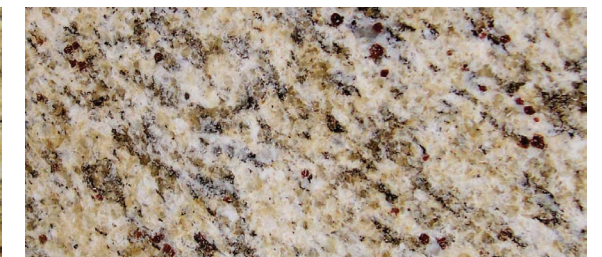

Santa Cecilia